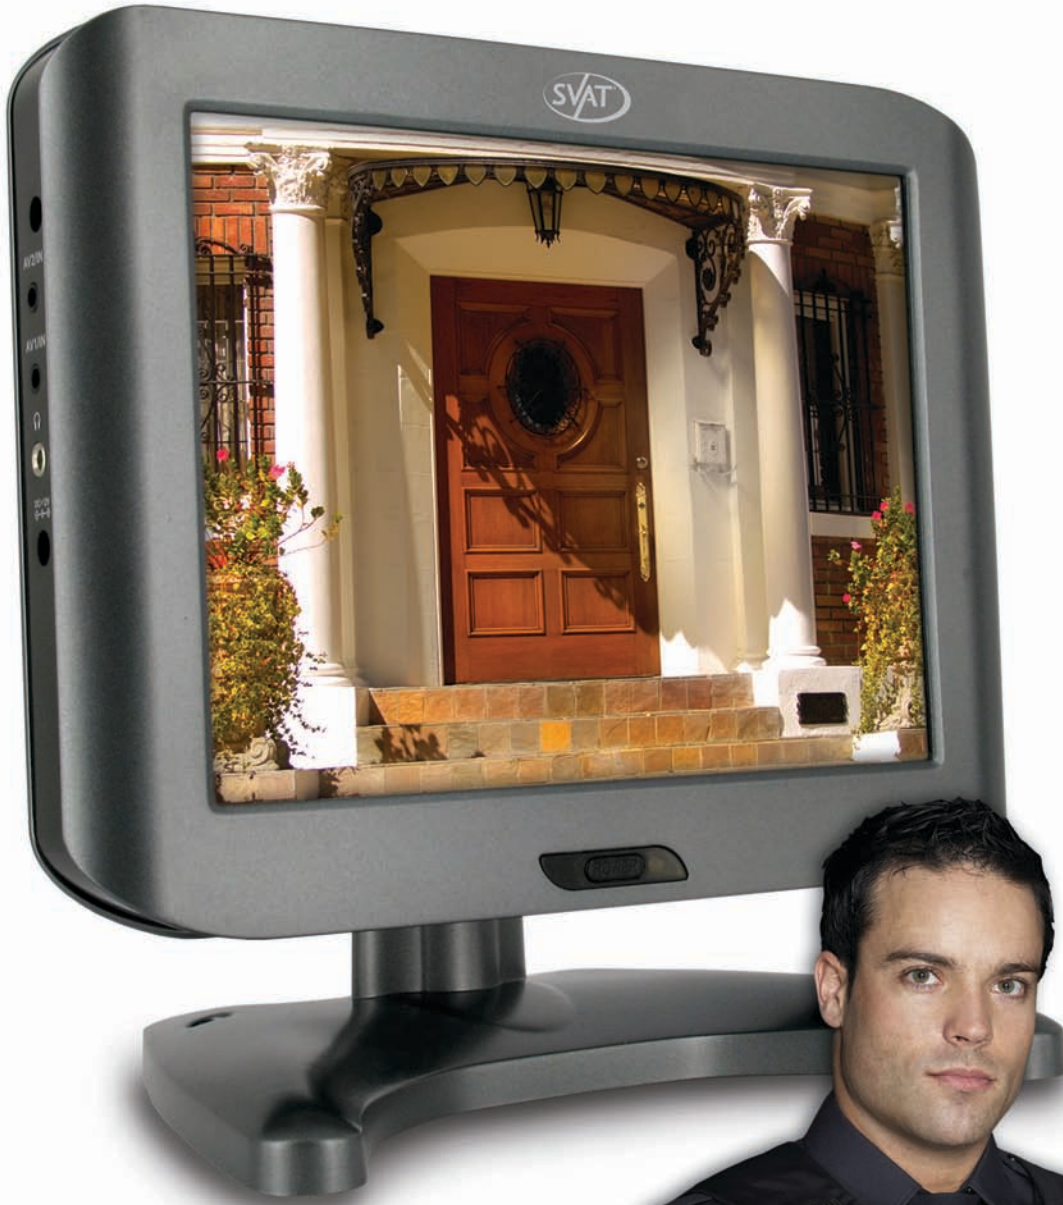

8" Ultra Slim LCD Screen

LCD Security Monitor With 2 Camera Inputs

ACCESSORY - MONITOR

Ultra Slim

Auto Sequencing

Remote Control

Model # CLEARVU8
www.svat.com

8" Ultra Slim LCD Screen LCD Security Monitor w/ 2 Camera Inputs

CLEARVU8 HOT SPOTS

8" LCD MONITOR

1. **LCD Screen**
Watch your footage.
2. **Power Button**
Turn LCD Monitor ON/ OFF.
3. **AV1/AV2 In Ports**
Connection to video input sources.
4. **3.5mm Headphone Jack**
Connects to stereo headphones.

5. **Power Input**
DC power input (12V)
6. **Speakers**
7. **Mounting Rails**
8. **Mounting Hole**
9. **AV1/AV2 Button**
Switch between input channels.

10. **Pics Button**
Changes picture set.
11. **Auto Button**
Automatically cycles through both input channels.
12. **Volume Increase/Decrease Buttons**
13. **Up/Down Arrow Buttons**
Navigate the on-screen menu.

14. **Menu Button**
Enters the on-screen menu.
15. **Mute Button**

FEATURES OF THE CLEARVU8

8" Ultra Slim LCD

View your security cameras on this ultra slim 8" LCD monitor.

Remote Control

Adjust the monitor's settings and switch between cameras.