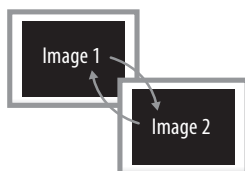

5. **Power Input**
DC power input (12V)
6. **Speakers**
7. **Mounting Rails**
8. **Mounting Hole**
9. **AV1/AV2 Button**
Switch between input channels.

10. **Pics Button**
Changes picture set.
11. **Auto Button**
Automatically cycles through both input channels.
12. **Volume Increase/Decrease Buttons**
13. **Up/Down Arrow Buttons**
Navigate the on-screen menu.

14. **Menu Button**
Enters the on-screen menu.
15. **Mute Button**

FEATURES OF THE CLEARVU8

8" Ultra Slim LCD

View your security cameras on this ultra slim 8" LCD monitor.

Remote Control

Adjust the monitor's settings and switch between cameras.

Auto Sequencing

This monitor supports up to 2 cameras and allows you to automatically cycle between them at preset interval times (4/6/8 seconds).

Easy To Use

This monitor accepts any camera with an RCA connection for easy plug and play hookup.